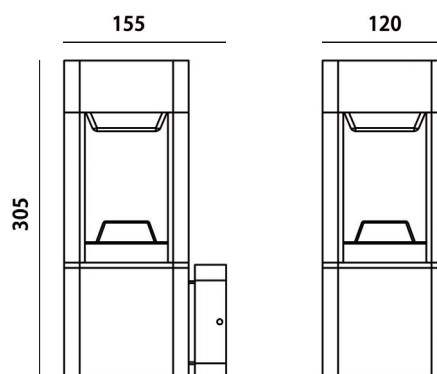

TECHNICAL DATA

TYPE

Professional LED for Exterior Lighting.

PRO	CRI ≥ 80	
IP54		L°
AC85-265V 50/60Hz		15,000h L70

Model:	Lido
Format:	-
Location:	Exterior
Wattage:	10W
Materials:	Aluminium
Led Color:	3000K / 4000K / 6500K
Product Dimension:	155*120*305mm
IP Code:	54
Fixation:	Wall
CRI :	80
Lumen Output:	1000LM
Frequency:	50/60 Hz
Beam Angle:	L°

DIMENSION DRAW

OUTDOOR